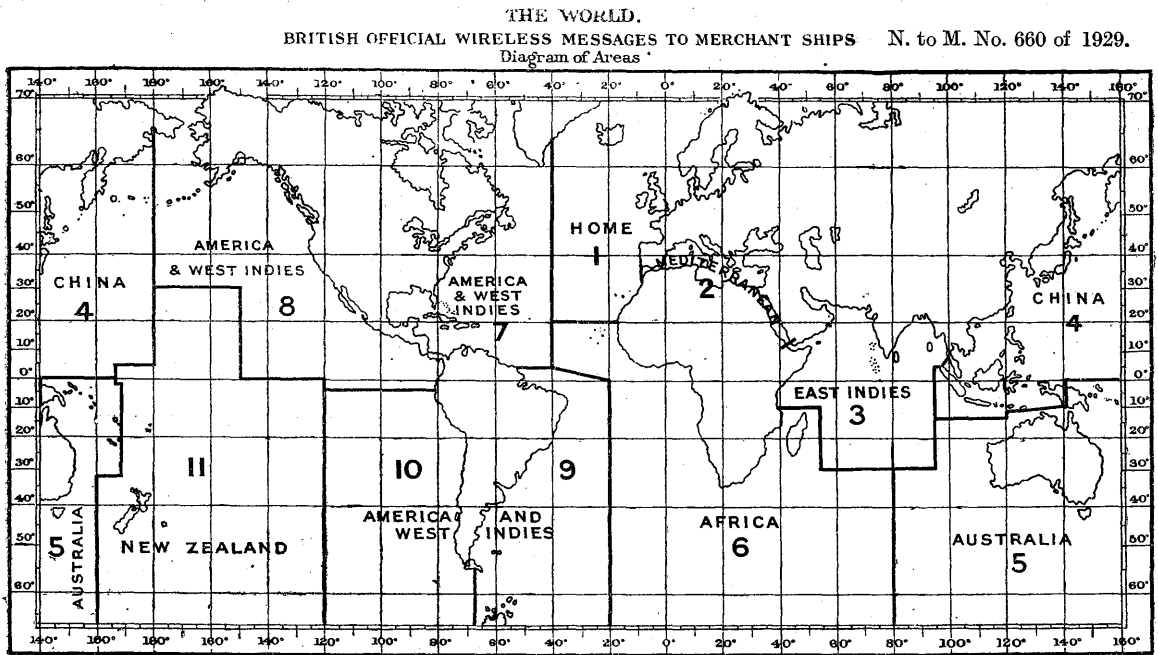

These stations, being 600-metre (500 kc/s) stations, will not broadcast "test" messages (*vide* para. 1).

Messages for ships in any area may also be broadcast from Rugby at 0000 and 1200 G.M.T. (*vide* para. 4).
(M. 10/145.)